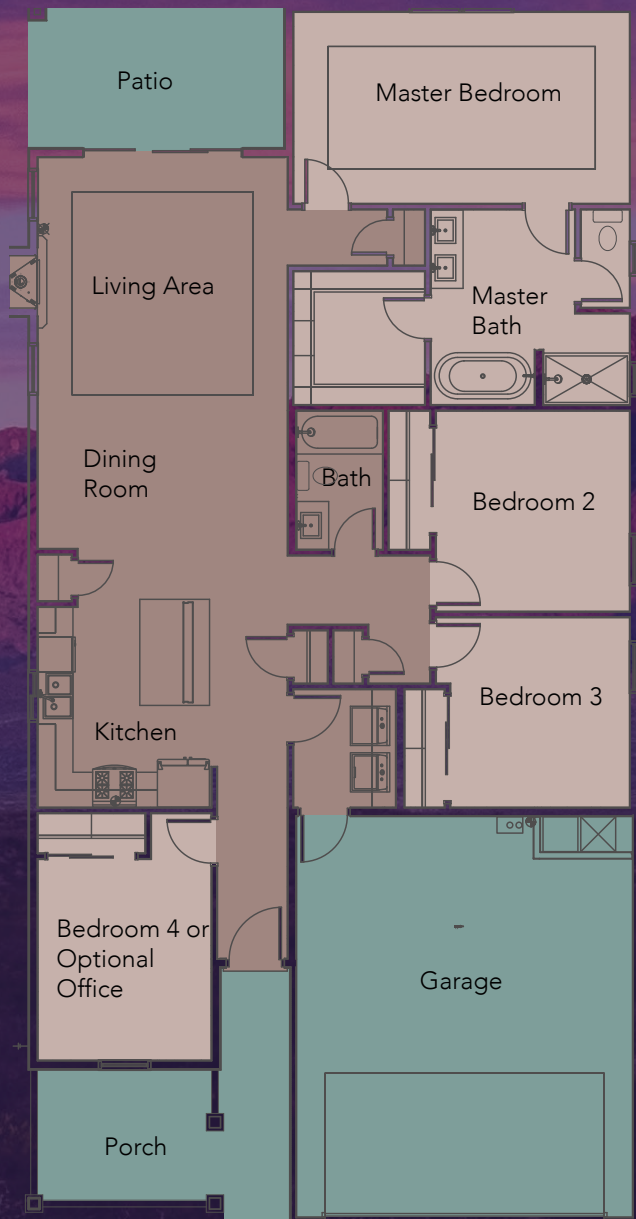

# THE DORADO

- 1707 SQ. FEET
- 4 BEDROOM
- 2 BATHROOM
- 2 CAR GARAGE
- 1 STORY

# EOS

The EOS series was created specifically to offer the Albuquerque, Rio Rancho, and Santa Fe-areas feature-rich, affordable living. EOS homes include Twilight's award-winning designs and unmatched standard features.